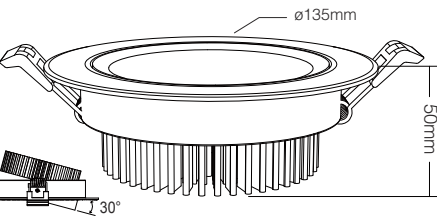

Luminous Flux: 720LM

Light Efficiency: 80LM/W

Lifespan: 50000 hours

Beam Angle: 120°

RF: 2.4GHz

Transmitting Power: 6dBm

Control Distance: 30m

Material: ALuminum+PC Cover

Material: ALuminum+PC Cover

Product Weight: 320g

Hole Size: \varnothing 120~125mm

6W RGB+CCT LED Waterproof Downlight

Model No.: FUT063

Input Voltage: AC100~240V 50/60Hz

Power: 6W

Working Temp.: -20~60°C