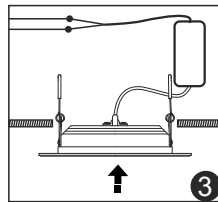

Product Weight: 640g

IP Rate
IP54

Hole Size: \varnothing 175~180mm

Instructions

1. Please open the hole on the ceiling according of Diagram 1. (For the size of the hole, please refer to the parameters of the corresponding model.)
2. Connect the driver properly according to the wire connection Diagram 2. And then put the driver and wire into the ceiling from the hole.
3. Push in the two spring elements, make sure that they are deployed and anchored on the back of the ceiling Diagram 3 and 4.