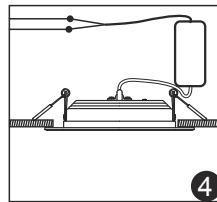

Product Weight: 640g

IP Rate
IP54

Hole Size: \varnothing 175~180mm

Instructions

1. Please open the hole on the ceiling according of Diagram 1. (For the size of the hole, please refer to the parameters of the corresponding model.)
2. Connect the driver properly according to the wire connection Diagram 2. And then put the driver and wire into the ceiling from the hole.
3. Push in the two spring elements, make sure that they are deployed and anchored on the back of the ceiling Diagram 3 and 4.