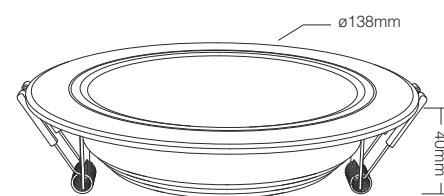

Hole Size: $\varnothing$ 110~125mm