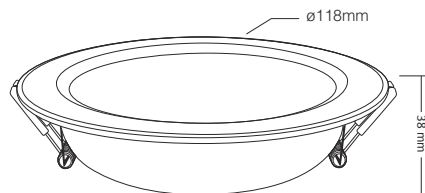

Light Efficiency: 85LM/W

Lifespan: 50000 hours

Beam Angle: 120°

RF: 2.4GHz

Transmitting Power: 6dBm

Control Distance: 30m

Material: ALuminum+PC Cover

Product Weight: 160g