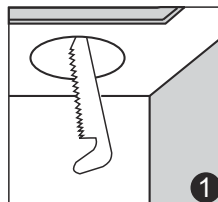

Product Weight: 640g

IP Rate
IP54

Hole Size: \varnothing 175~180mm

Instructions

1. Please open the hole on the ceiling according of Diagram 1. (For the size of the hole, please refer to the parameters of the corresponding model.)
2. Connect the driver properly according to the wire connection Diagram 2. And then put the driver and wire into the ceiling from the hole.
3. Push in the two spring elements, make sure that they are deployed and anchored on the back of the ceiling Diagram 3 and 4.