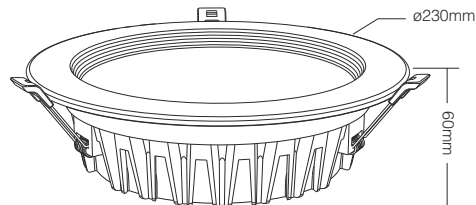

Light Efficiency: 80LM/W

Lifespan: 50000 hours

Beam Angle: 120°

RF: 2.4GHz

Transmitting Power: 6dBm

Control Distance: 30m

Material: ALuminum+PC Cover

Product Weight: 855g