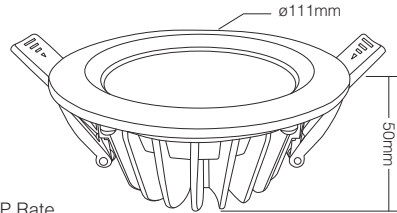

Material: ALuminum+PC Cover

Product Weight: 320g

Hole Size: \varnothing 120~125mm

6W RGB+CCT LED Waterproof Downlight

Model No.: FUT063

Input Voltage: AC100~240V 50/60Hz

Power: 6W

Working Temp.: -20~60°C

Control Distance: 30m

Material: ALuminum+PC Cover

Product Weight: 267g

IP Rate
IP54

Hole Size: \varnothing 90~100mm

9W RGB+CCT Square LED Downlight

Model No.: FUT064

Input Voltage: AC100~240V 50/60Hz