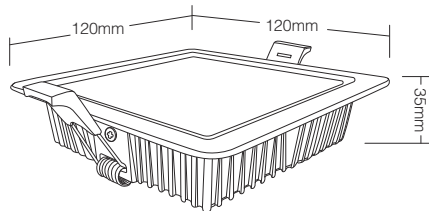

Hole Size: 105*105mm

18W RGB+CCT LED Downlight

Model No.: FUT065

Input Voltage: AC100~240V 50/60Hz

Power: 18W

Working Temp.: -20~60°C

CRI: >80 PF: >0.5

Color Temperature: 2700K~6500K

Luminous Flux: 1500LM

Light Efficiency: 85LM/W

Lifespan: 50000 hours

Beam Angle: 120°

RF: 2.4GHz

Transmitting Power: 6dBm

Control Distance: 30m

Material: ALuminum+PC Cover

Product Weight: 410g