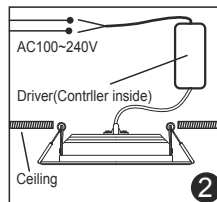

Product Weight: 640g

IP Rate
IP54

Hole Size: \varnothing 175~180mm

Instructions

1. Please open the hole on the ceiling according of Diagram 1. (For the size of the hole, please refer to the parameters of the corresponding model.)
2. Connect the driver properly according to the wire connection Diagram 2. And then put the driver and wire into the ceiling from the hole.
3. Push in the two spring elements, make sure that they are deployed and anchored on the back of the ceiling Diagram 3 and 4.