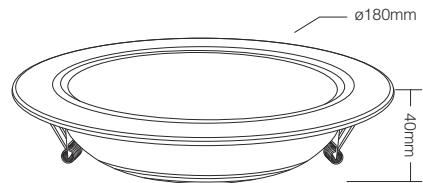

Beam Angle: 120°

RF: 2.4GHz

Transmitting Power: 6dBm

Control Distance: 30m

Material: ALuminum+PC Cover

Product Weight: 410g

Hole Size: \varnothing 150~160mm

12W RGB+CCT LED Downlight

Lifespan: 50000 hours

Beam Angle: 120°

RF: 2.4GHz

Transmitting Power: 6dBm

Control Distance: 30m

Material: ALuminum+PC Cover

Product Weight: 320g

Hole Size: \varnothing 145~150mm