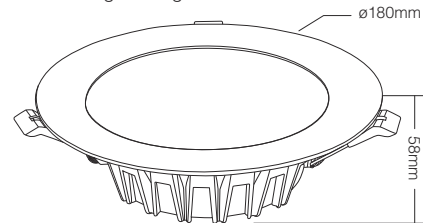

Beam Angle: 120°

RF: 2.4GHz

Transmitting Power: 6dBm

Control Distance: 30m

Material: ALuminum+PC Cover

Product Weight: 410g

Hole Size: \varnothing 150~160mm

12W RGB+CCT LED Downlight

Lifespan: 50000 hours

Beam Angle: 120°

RF: 2.4GHz

Transmitting Power: 6dBm

Control Distance: 30m

Material: ALuminum+PC Cover

Product Weight: 320g

Hole Size: \varnothing 145~150mm