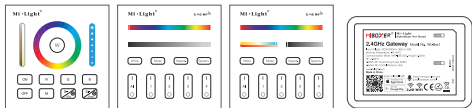

FUT089 FUT088 FUT092 FUT096 B8

B0 B3 / T3 B4 / T4 WL-Box1

NOTE:

Lighting can be working after linking with remote;
for more details, pls read the remote instruction.

Dynamic Mode Sheet

Number	Dynamic Mode	Brightness / Saturation / Speed
1	Mardi Gras	Adjustable
2	Automatic color change	
3	Sam	
4	Gemstone	
5	Twilight	
6	American	
7	Fat Tuesday	
8	Party	
9	Slow Color Splash	

Signal transmitting

One Downlight can transmit the signals from the remote control to another Downlight within 30m, as long as there is a Downlight within 30m, the remote control distance can be limitless.

Modes synchronization

Different Downlight can work synchronously when they are started at different times, controlled by the same remote, under same dynamic mode and within 30m distance.