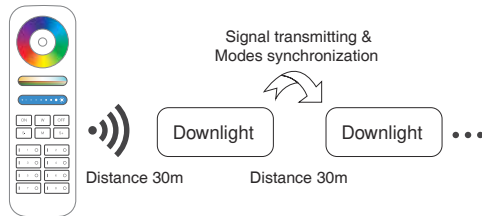

Attention

1. When install the lighting fixtures, pls switch off the power to make sure the safty.
2. Please check whether the input voltage supply is in accordance with the lighting fixtures.
3. Non-professional user cannot dismantle the lighting fixtures directly, otherwise, it may cause fire and electric shock.
4. Please do not use lighting fixtures around the mental area and high magnetic field, otherwise, it will badly affect the control distance.

www.futlight.com
Made in China

Signal transmitting & Modes synchronization