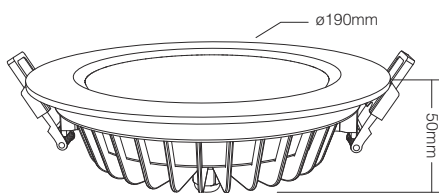

Luminous Flux: 1200LM

Light Efficiency: 80LM/W

Lifespan: 50000 hours

Beam Angle: 120°

RF: 2.4GHz

Transmitting Power: 6dBm

Control Distance: 30m

Material: ALuminum+PC Cover

Product Weight: 640g

IP Rate
IP54

Hole Size: \varnothing 175~180mm

Instructions

1. Please open the hole on the ceiling according of Diagram 1. (For the size of the hole, please refer to the parameters of the corresponding model.)
2. Connect the driver properly according to the wire connection Diagram 2. And then put the driver and wire into the ceiling from the hole.
3. Push in the two spring elements, make sure that they are deployed and anchored on the back of the ceiling Diagram 3 and 4.